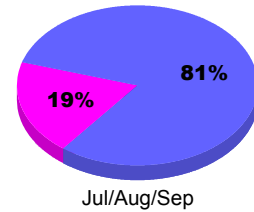

Club Results 2012-2013

Goal, New, Dropped, Gain/Loss

MEMBERSHIP

Membership Results
2012-2013

Membership
2011-2012

| Month | Net Memb Goal | Actual New Memb | Actual Dropped Memb | Gain/Loss of Memb | Gain/Loss of Memb |
|---------------|---------------|-----------------|---------------------|-------------------|-------------------|
| Jul/Aug/Sep | | 20 | -47 | -27 | -12 |
| Totals | | 20 | -47 | -27 | -12 |

Membership Results 2012-2013

Goal, New, Dropped, Gain/Loss

Comparison of Club Gain/Loss

Current Year Compared to the Previous Year

Comparison of Membership Gain/Loss

Current Year Compared to the Previous Year

YTD Status Quo Clubs 2012-2013

Status Quo Clubs Compared to Status Quo Members

Gender Comparison 2012-2013

Male Female