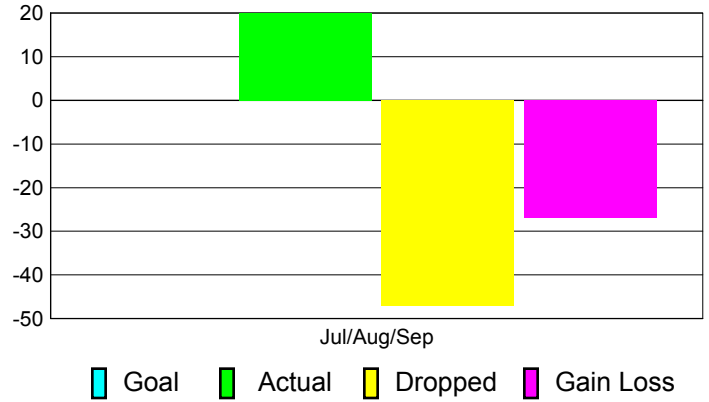

Club Results 2012-2013

Goal, New, Dropped, Gain/Loss

MEMBERSHIP

Membership Results
2012-2013

Membership
2011-2012

| Month | Net Memb Goal | Actual New Memb | Actual Dropped Memb | Gain/Loss of Memb | Gain/Loss of Memb |
|---------------|---------------|-----------------|---------------------|-------------------|-------------------|
| Jul/Aug/Sep | | 20 | -47 | -27 | -12 |
| Totals | | 20 | -47 | -27 | -12 |

Membership Results 2012-2013

Goal, New, Dropped, Gain/Loss

Comparison of Club Gain/Loss

Current Year Compared to the Previous Year

Comparison of Membership Gain/Loss

Current Year Compared to the Previous Year